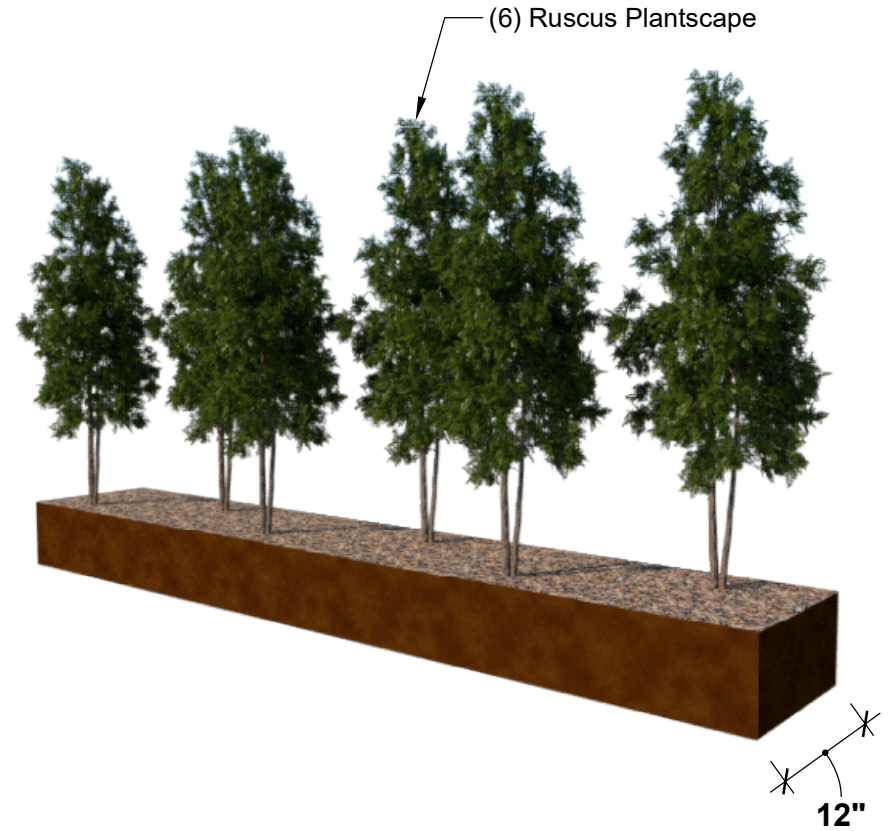

FRONT VIEW

PERSPECTIVE VIEW

ARTIFICIAL PLANTS
— UNLIMITED —

GENERAL NOTES

- Foam Base Length: 72"
- Foam Base Width: 12"

A CARLSBAD MANUFACTURING COMPANY 1 (888) 320-0626 ArtificialPlantsUnlimited.com

PRODUCT DESCRIPTION				SKU				PREPARED FOR		APPROVAL SIGNATURE
UV RATED RUSCUS TREE PLANTScape BY THE SQUARE FOOT				FM-RUSC60-72X12X06						
DIMENSIONS	MATERIAL	COLOR / FINISH	REP	DB	DATE	REV	ORDER #	PROJECT / SIDEMARK / IF#	APPROVAL DATE	
72"L x 12W x 6"H	Foam Base	Green								