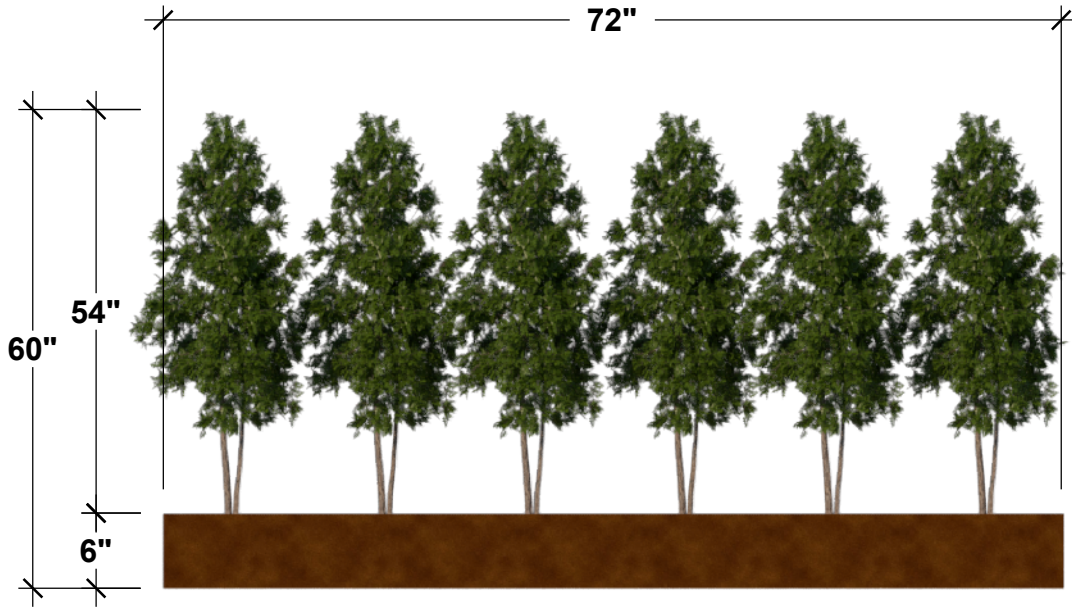

FRONT VIEW

PERSPECTIVE VIEW

ARTIFICIAL PLANTS
— UNLIMITED —

GENERAL NOTES

- Foam Base Length: 72"
- Foam Base Width: 12"

A CARLSBAD MANUFACTURING COMPANY 1 (888) 320-0626 ArtificialPlantsUnlimited.com

PRODUCT DESCRIPTION				SKU				PREPARED FOR		APPROVAL SIGNATURE
UV RATED RUSCUS TREE PLANTScape BY THE SQUARE FOOT				FM-RUSC60-72X12X06						
DIMENSIONS	MATERIAL	COLOR / FINISH	REP	DB	DATE	REV	ORDER #	PROJECT / SIDEMARK / IF#	APPROVAL DATE	
72"L x 12W x 6"H	Foam Base	Green								

PLEASE NOTE: Due to the handmade nature of our products, individual measurements may vary from those listed. The provided dimensions are for reference only. All images are the intellectual property of Artificial Plants Unlimited. Reproduction in any form is strictly prohibitive without the express written permission of Artificial Plants Unlimited. All designs are property of Artificial Plants Unlimited.