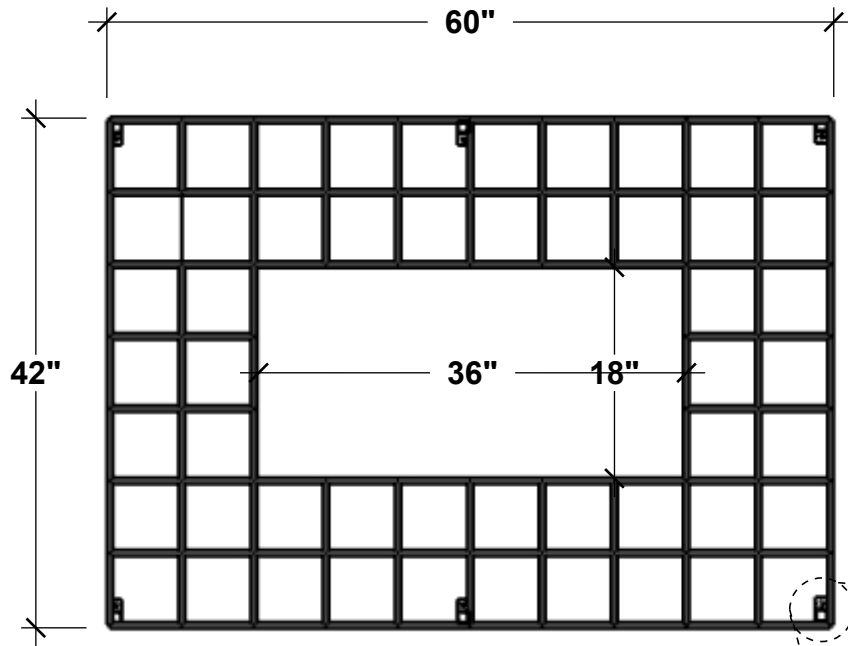

**FRONT VIEW**

**PERSPECTIVE VIEW**

GENERAL NOTES	

**ARTIFICIAL PLANTS**  
— UNLIMITED —

A CARLSBAD MANUFACTURING COMPANY 1 (888) 320-0626 ArtificialPlantsUnlimited.com

PRODUCT DESCRIPTION				SKU				PREPARED FOR	APPROVAL SIGNATURE
UV OUTDOOR RATED BOXWOOD LIVING WALL FRAME				AH-UV-BWF6042-3618-SO					
DIMENSIONS	MATERIAL	COLOR / FINISH	REP	DB	DATE	REV	ORDER #	PROJECT / SIDEMARK / IF#	APPROVAL DATE
60"L x 42"H w/ 36"L x 18"H Opening									