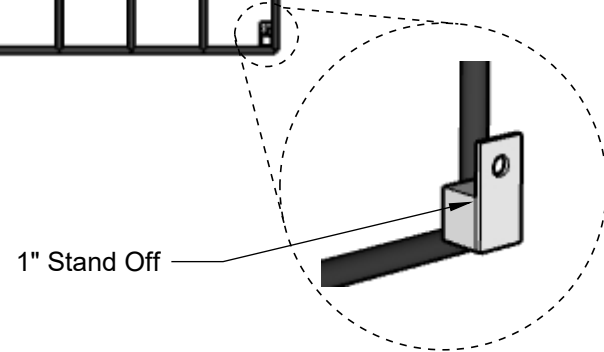

**FRONT VIEW**

**PERSPECTIVE VIEW**

GENERAL NOTES	

**ARTIFICIAL PLANTS**  
— UNLIMITED —

A CARLSBAD MANUFACTURING COMPANY 1 (888) 320-0626 ArtificialPlantsUnlimited.com

PRODUCT DESCRIPTION				SKU				PREPARED FOR	APPROVAL SIGNATURE
UV OUTDOOR RATED BOXWOOD LIVING WALL FRAME				AH-UV-BWF6042-3618-SO					
DIMENSIONS	MATERIAL	COLOR / FINISH	REP	DB	DATE	REV	ORDER #	PROJECT / SIDEMARK / IF#	APPROVAL DATE
60"L x 42"H w/ 36"L x 18"H Opening									