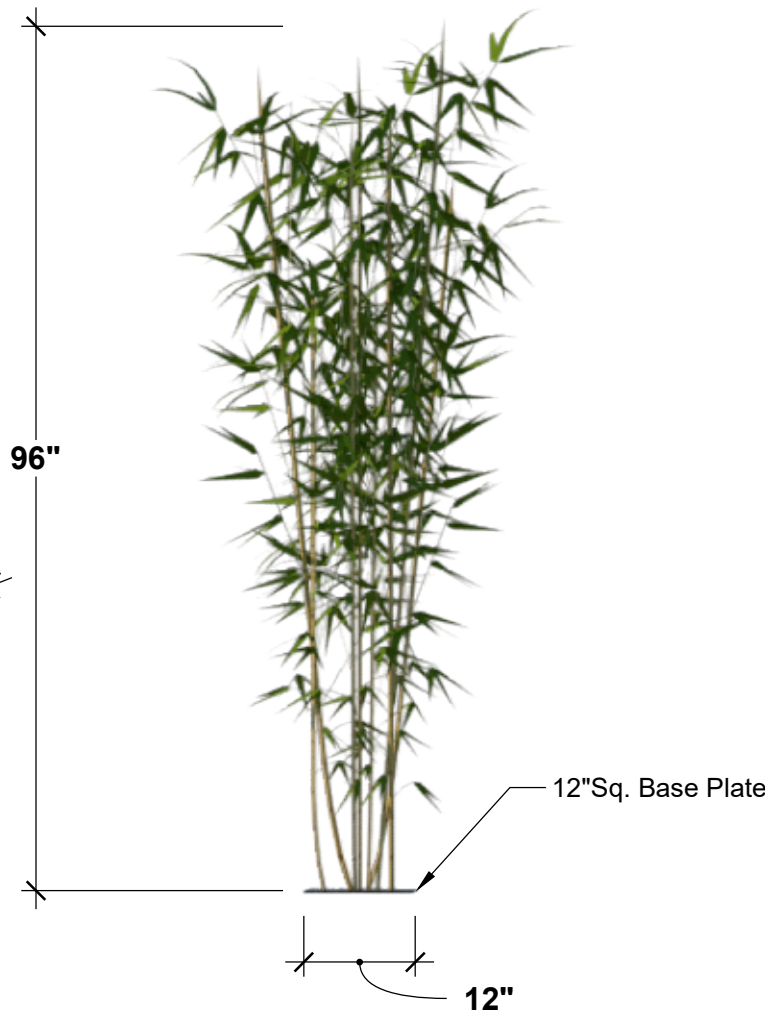

BASE PLATE

FRONT VIEW

PERSPECTIVE VIEW

ARTIFICIAL PLANTS
— UNLIMITED —

A CARLSBAD MANUFACTURING COMPANY

1 (888) 320-0626

ArtificialPlantsUnlimited.com

GENERAL NOTES
-12"sq. Base Plate - Cluster Number: 6 Canes - (6) Mounting posts, randomly staggered on metal base plate for bamboo to slip over

PRODUCT DESCRIPTION				SKU				PREPARED FOR		APPROVAL SIGNATURE
UV OUTDOOR RATED BAMBOO CLUSTER				APU-UV-CLUSTER-6-GREEN-96						
DIMENSIONS	MATERIAL	COLOR / FINISH	REP	DB	DATE	REV	ORDER #	PROJECT / SIDEMARK / IF#	APPROVAL DATE	
96"H		Green					WO1012401			