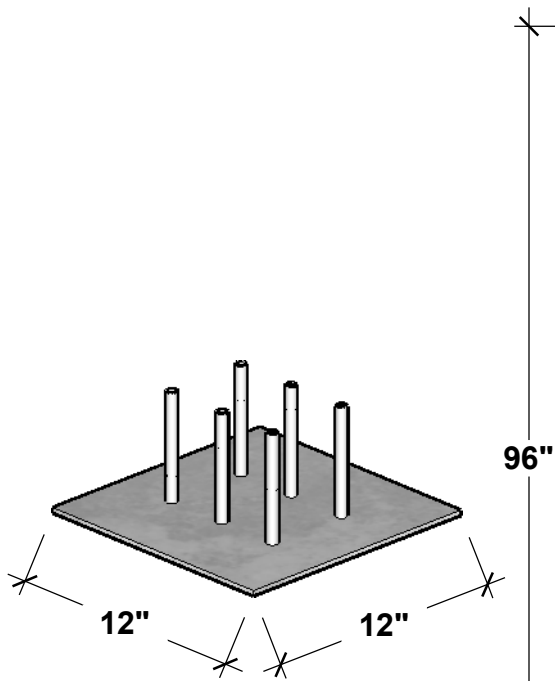

BASE PLATE

FRONT VIEW

PERSPECTIVE VIEW

ARTIFICIAL PLANTS
— UNLIMITED —

A CARLSBAD MANUFACTURING COMPANY

1 (888) 320-0626

ArtificialPlantsUnlimited.com

GENERAL NOTES
-12"sq. Base Plate - Cluster Number: 6 Canes - (6) Mounting posts, randomly staggered on metal base plate for bamboo to slip over

PRODUCT DESCRIPTION				SKU				PREPARED FOR		APPROVAL SIGNATURE
UV OUTDOOR RATED BAMBOO CLUSTER				APU-UV-CLUSTER-6-GREEN-96						
DIMENSIONS	MATERIAL	COLOR / FINISH	REP	DB	DATE	REV	ORDER #	PROJECT / SIDEMARK / IF#	APPROVAL DATE	
96"H		Green					WO1012401			